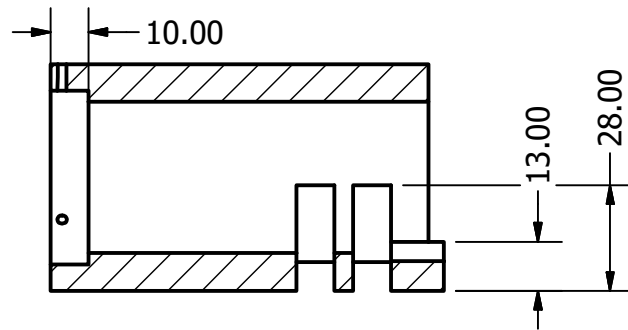

SECTION A-A  
SCALE 1 / 2

DRAWN Charlene Brillard		7/5/2021		TITLE <b>X-OpenSPIM INFINITY SPACE TUBE</b>	
CHECKED					
QA					
MFG					
APPROVED				SIZE <b>A4</b>	DWG NO <b>1</b>
				SCALE 1 / 2	REV 1
				SHEET 1 OF 1	