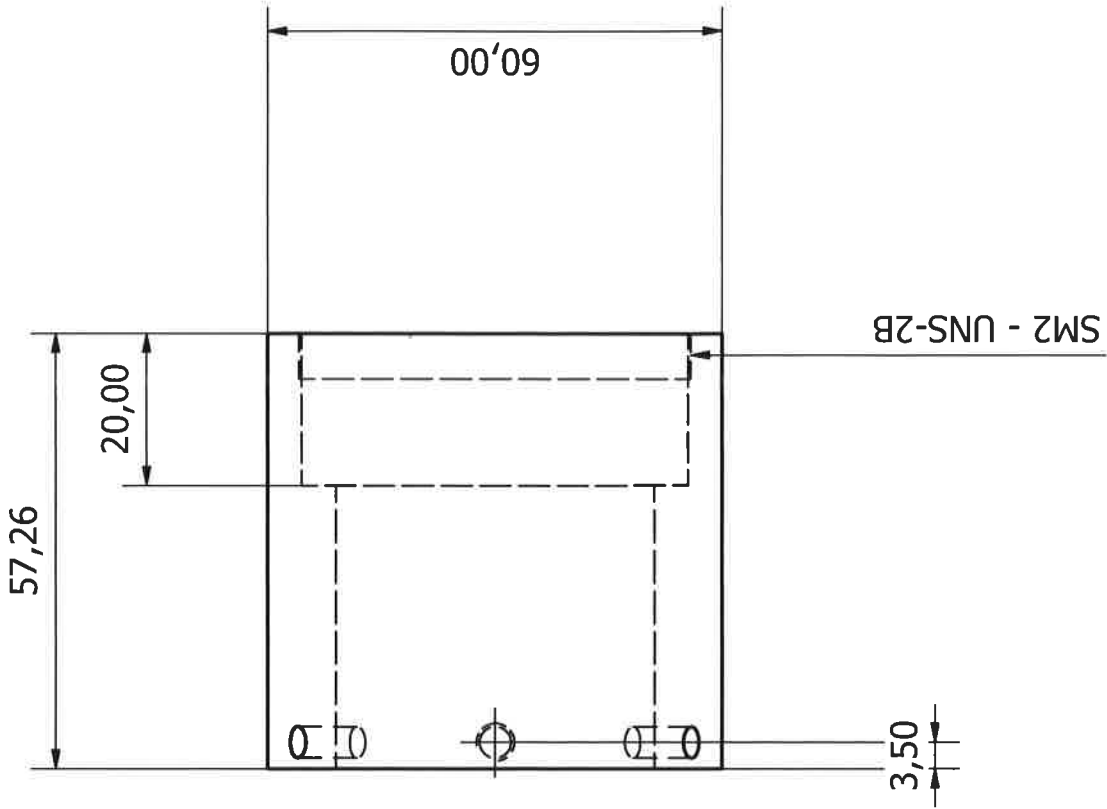

Designed by maghelli	Checked by	Approved by	Date 11/29/2018
ScopeAdapter_v1			Edition 1 / 1

Designed by maghelli	Checked by	Approved by	Date 11/29/2018
ITL_adapter_v1		Edition	Sheet 1 / 1