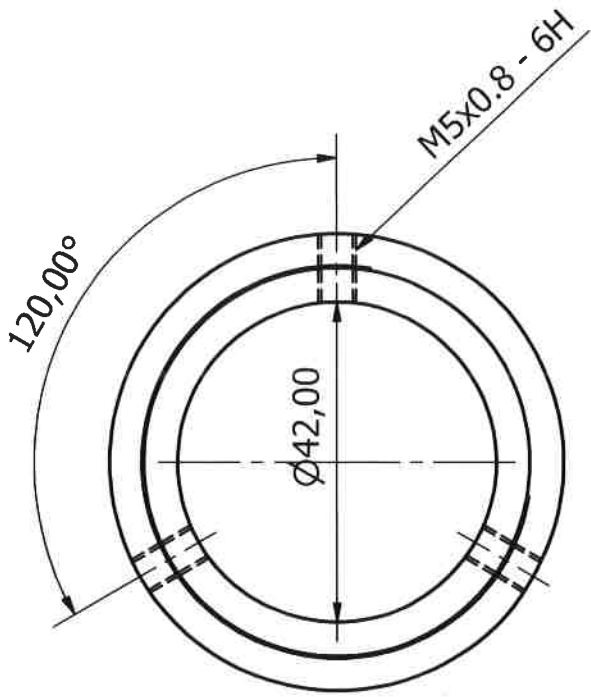

Designed by maghelli	Checked by	Approved by	Date 11/29/2018
ScopeAdapter_v1			Edition 1 / 1

Designed by maghelli	Checked by	Approved by	Date 11/29/2018
ITL_adapter_v1		Edition	Sheet 1 / 1